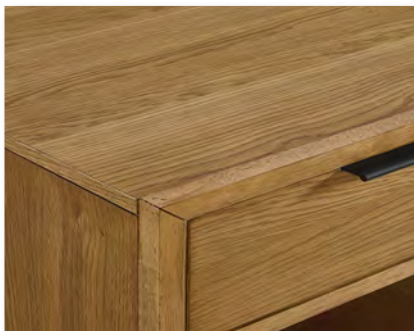

www.intercon-furniture.com