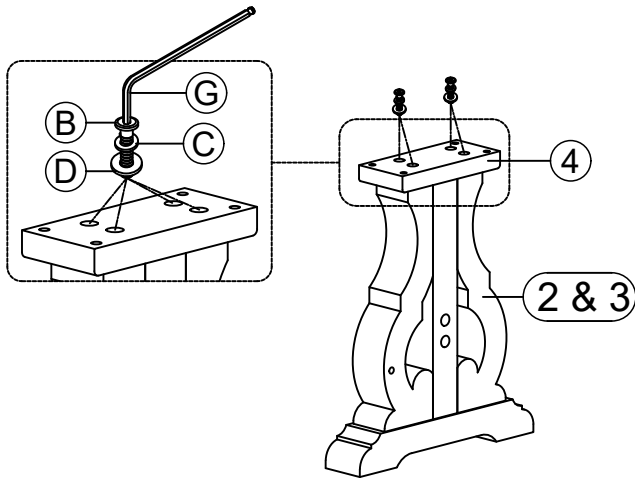

INTERCON
FURNITURE FOR LIFE

ASSEMBLY INSTRUCTIONS

DESCRIP: BACKLESS BENCH, COUNTER HEIGHT

ITEM: DK-BS-1566B-RFO-K24

Thank you for purchasing this quality product. Be sure to check all packing material carefully for small parts which may have come loose inside the carton during shipment. Identify and count all parts and compare with the parts list below. Please keep all hardware out of reach of small children.

1 BENCH TOP (x1)	2 LEG FRAME- LEFT (x1)	3 LEG FRAME- RIGHT (x1)	4 MOUNTING PLATE (x2)	5 CENTER RAIL (x1)	6 BASE CAP (x1)	7 METAL BAR (x1)	
A BOLT 1/4" x 2 5/16" (x4)	B BOLT 5/16" x 1 3/4" (x16)	C SPRING WASHER 5/16" (x16)	D FLAT WASHER 5/16" (x16)	E SPRING WASHER 1/4" (x4)	F FLAT WASHER 1/4" (x4)	G ALLEN KEY M4 (x1)	H WRENCH (x1)

STEP 1