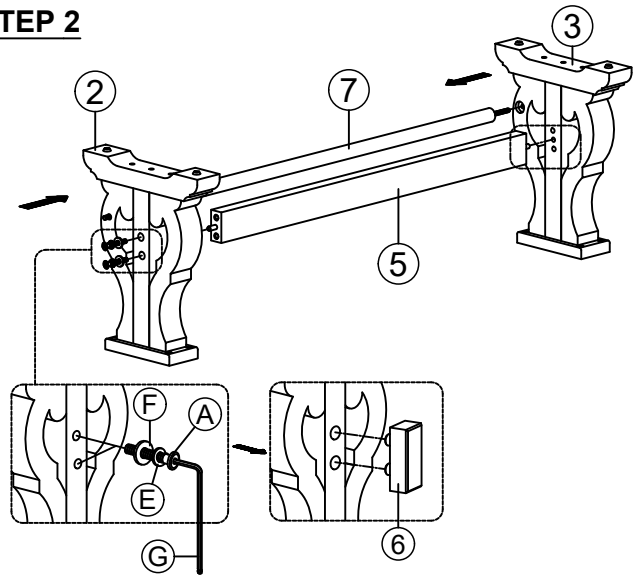

INTERCON
FURNITURE FOR LIFE

ASSEMBLY INSTRUCTIONS

DESCRIP: BACKLESS BENCH, COUNTER HEIGHT

ITEM: DK-BS-1566B-RFO-K24

Thank you for purchasing this quality product. Be sure to check all packing material carefully for small parts which may have come loose inside the carton during shipment. Identify and count all parts and compare with the parts list below. Please keep all hardware out of reach of small children.

1 BENCH TOP (x1)	2 LEG FRAME- LEFT (x1)	3 LEG FRAME- RIGHT (x1)	4 MOUNTING PLATE (x2)	5 CENTER RAIL (x1)	6 BASE CAP (x1)	7 METAL BAR (x1)	
A BOLT 1/4" x 2 5/16" (x4)	B BOLT 5/16" x 1 3/4" (x16)	C SPRING WASHER 5/16" (x16)	D FLAT WASHER 5/16" (x16)	E SPRING WASHER 1/4" (x4)	F FLAT WASHER 1/4" (x4)	G ALLEN KEY M4 (x1)	H WRENCH (x1)

STEP 1

STEP 2

STEP 3

STEP 4

COMPLETE ASSEMBLY

ASSEMBLY TIPS:

- 1.Remove hardware from box and sort by size.
- 2.Please check to see that all hardware and parts are present prior start of assembly.
- 3.Please follow attached instructions in the same sequence as numbered to assure fast and easy assembly.

⚠ WARNING

- 1.Don't attempt to repair or modify parts that are broken or defective. Please contact the store immediately.
- 2.This product is for home use only and not intended for commercial establishments.