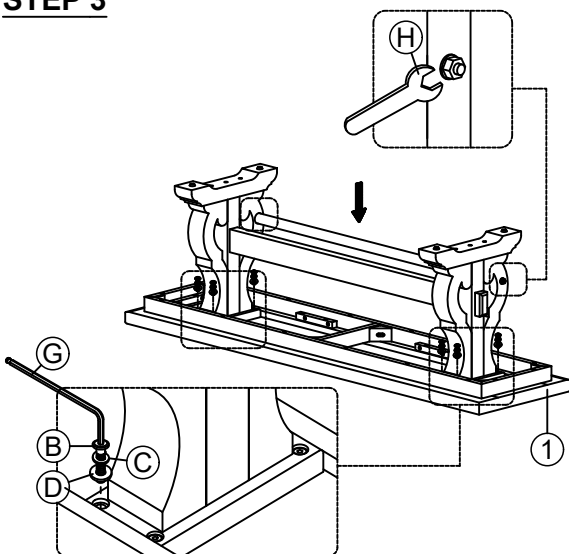

STEP 3

STEP 4