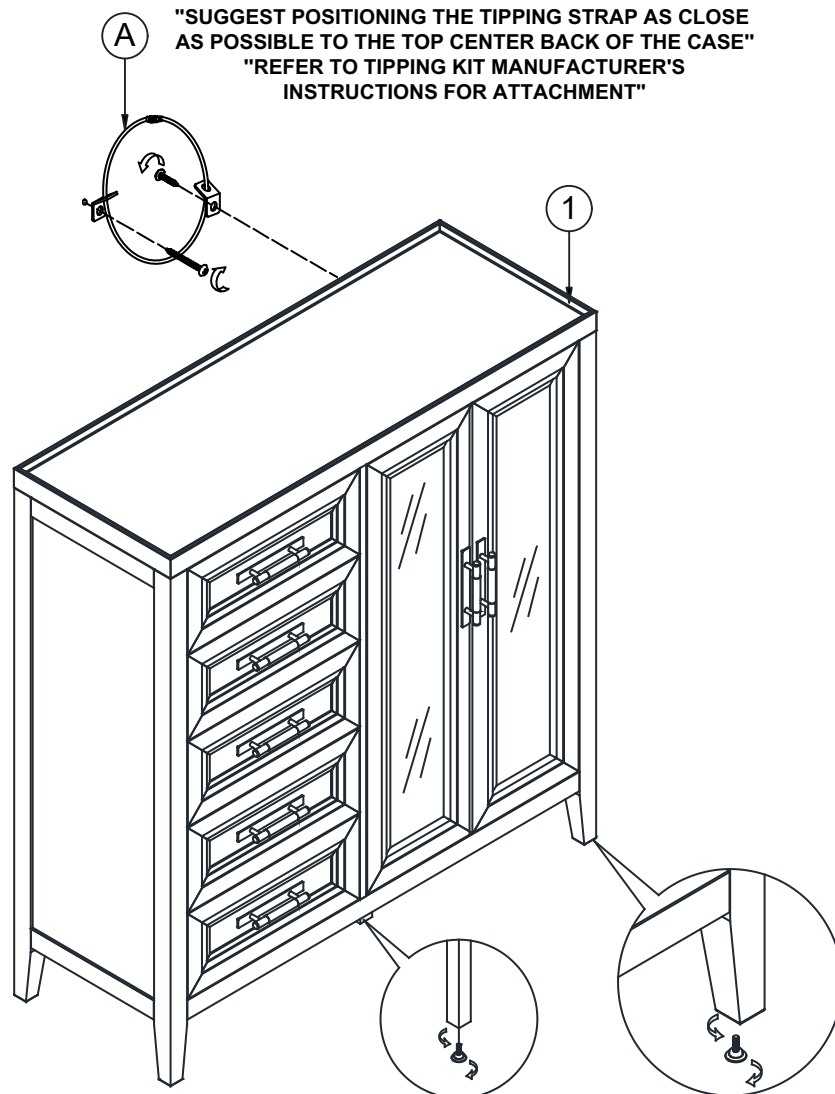

INTERCON
FURNITURE FOR LIFE

ASSEMBLY INSTRUCTIONS

DESCRIPTION: Gentleman's Chest, 5 Drawer, 2 Doors

ITEM NO: MW-BR-8305GC-SBL-C

Thank you for purchasing this quality product. Be sure to check all packing material carefully for small parts which may have come loose inside the carton during shipment. Identify and count all parts and compare with the parts list below. Please keep all hardware out of reach of small children.

<p>1 </p> <p>Gentleman's Chest 1 PC</p>							
<p>A </p> <p>Anti-Tipping Restraint Kit- 1 Set</p>							

STEP 1

ASSEMBLY TIPS:

1. Remove hardware from box and sort by size.
2. Please check to see that all hardware and parts are present prior start of assembly.
3. Please follow attached instructions in the same sequence as numbered to assure fast and easy assembly.