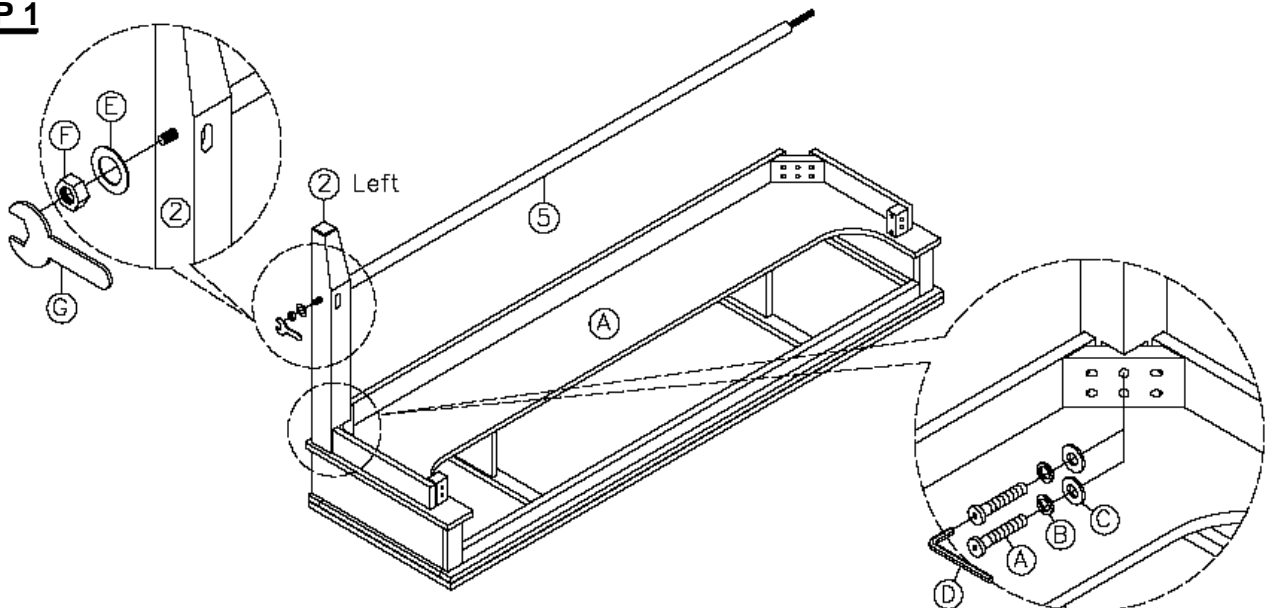

INTERCON
FURNITURE FOR LIFE

ASSEMBLY INSTRUCTIONS

DESCRIP: 76" SOFA BAR TABLE

ITEM: KA-TA-7636-RAI-C

Thank you for purchasing this quality product. Be sure to check all packing material carefully for small parts which may have come loose inside the carton during shipment. Identify and count all parts and compare with the parts list below. Please keep all hardware out of reach of small children.

1 TABLE TOP (x1)	2 BACK LEG (x2) Left- Right	3 FRONT LEG (x2) Left- Right	
4 SIDE STRETCHER (x2)	5 METAL PIPE (x1)		
A BOLT Ø 5/16" x 64mm (x8)	B SPRING WASHER Ø 5/16" x Ø 12mm (x8)	C SMALL FLAT WASHER Ø 5/16" x Ø 19mm (x8)	D ALLEN KEY 58 x 23mm (x1)
E FLAT WASHER Ø 1/2" x Ø 30mm (x2)	F HEX- NUT Ø 1/2" x Ø 21mm (x2)	G WRENCH 100x 22mm (x1)	H SCREW Ø8x Ø4x 50mm (x4)

STEP 1

ASSEMBLY TIPS:

1. Remove hardware from box and sort by size.
2. Please check to see that all hardware and parts are present prior start of assembly.
3. Please follow attached instructions in the same sequence as numbered to assure fast and easy assembly.

⚠ WARNING

1. Don't attempt to repair or modify parts that are broken or defective. Please contact the store immediately.
2. This product is for home use only and not intended for commercial establishments.