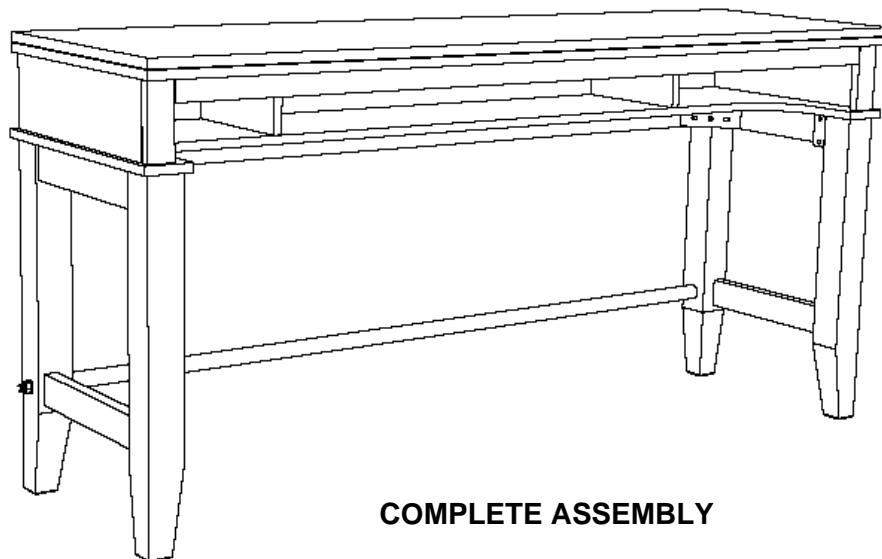

COMPLETE ASSEMBLY