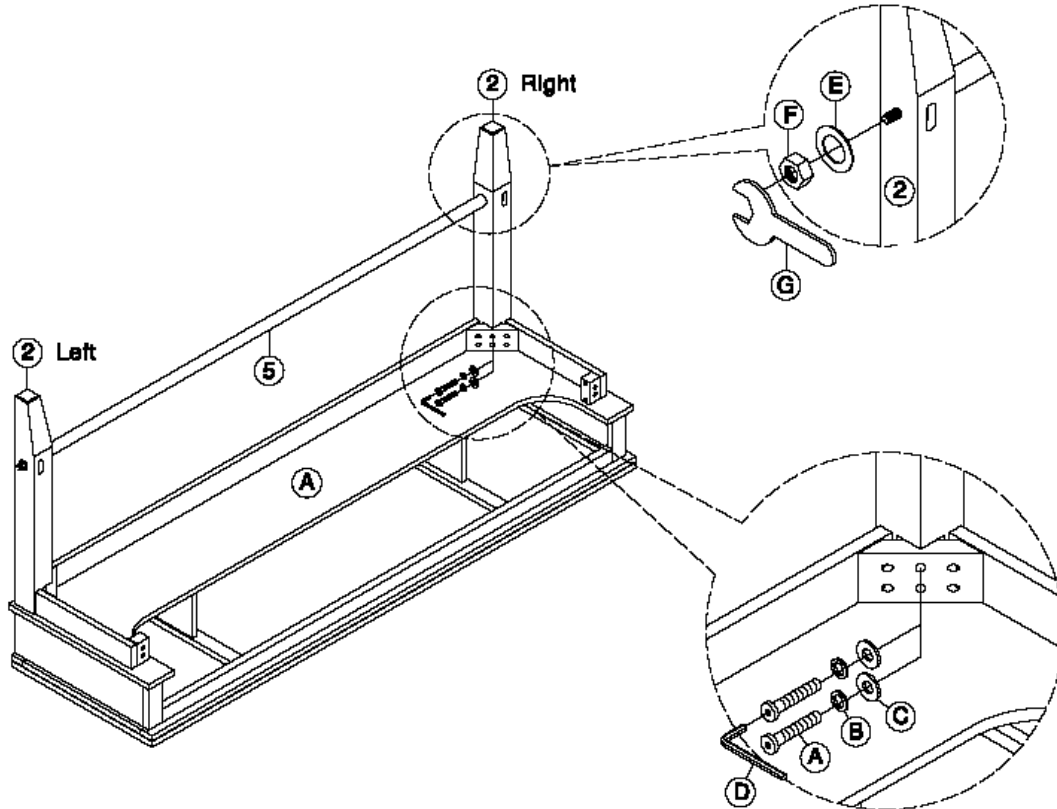

INTERCON
FURNITURE FOR LIFE

ASSEMBLY INSTRUCTIONS

DESCRIP: 76" SOFA BAR TABLE

ITEM: KA-TA-7636-RAI-C

Thank you for purchasing this quality product. Be sure to check all packing material carefully for small parts which may have come loose inside the carton during shipment. Identify and count all parts and compare with the parts list below. Please keep all hardware out of reach of small children.

STEP 2

STEP 3

INTERCON
FURNITURE FOR LIFE

ASSEMBLY INSTRUCTIONS

DESCRIP: 76" SOFA BAR TABLE

ITEM: KA-TA-7636-RAI-C

Thank you for purchasing this quality product. Be sure to check all packing material carefully for small parts which may have come loose inside the carton during shipment. Identify and count all parts and compare with the parts list below. Please keep all hardware out of reach of small children.