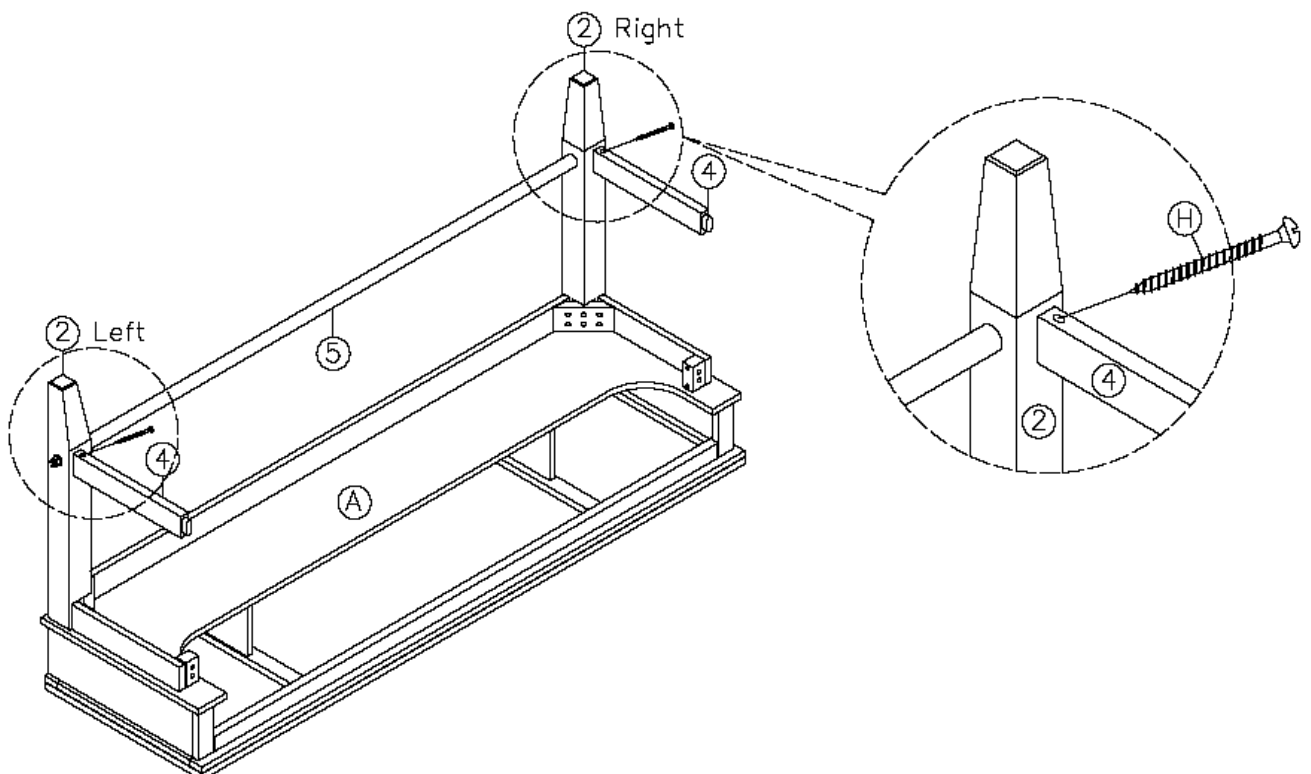

INTERCON
FURNITURE FOR LIFE

ASSEMBLY INSTRUCTIONS

DESCRIP: 76" SOFA BAR TABLE

ITEM: KA-TA-7636-RAI-C

Thank you for purchasing this quality product. Be sure to check all packing material carefully for small parts which may have come loose inside the carton during shipment. Identify and count all parts and compare with the parts list below. Please keep all hardware out of reach of small children.

STEP 2

STEP 3

INTERCON
FURNITURE FOR LIFE

ASSEMBLY INSTRUCTIONS

DESCRIP: 76" SOFA BAR TABLE

ITEM: KA-TA-7636-RAI-C

Thank you for purchasing this quality product. Be sure to check all packing material carefully for small parts which may have come loose inside the carton during shipment. Identify and count all parts and compare with the parts list below. Please keep all hardware out of reach of small children.