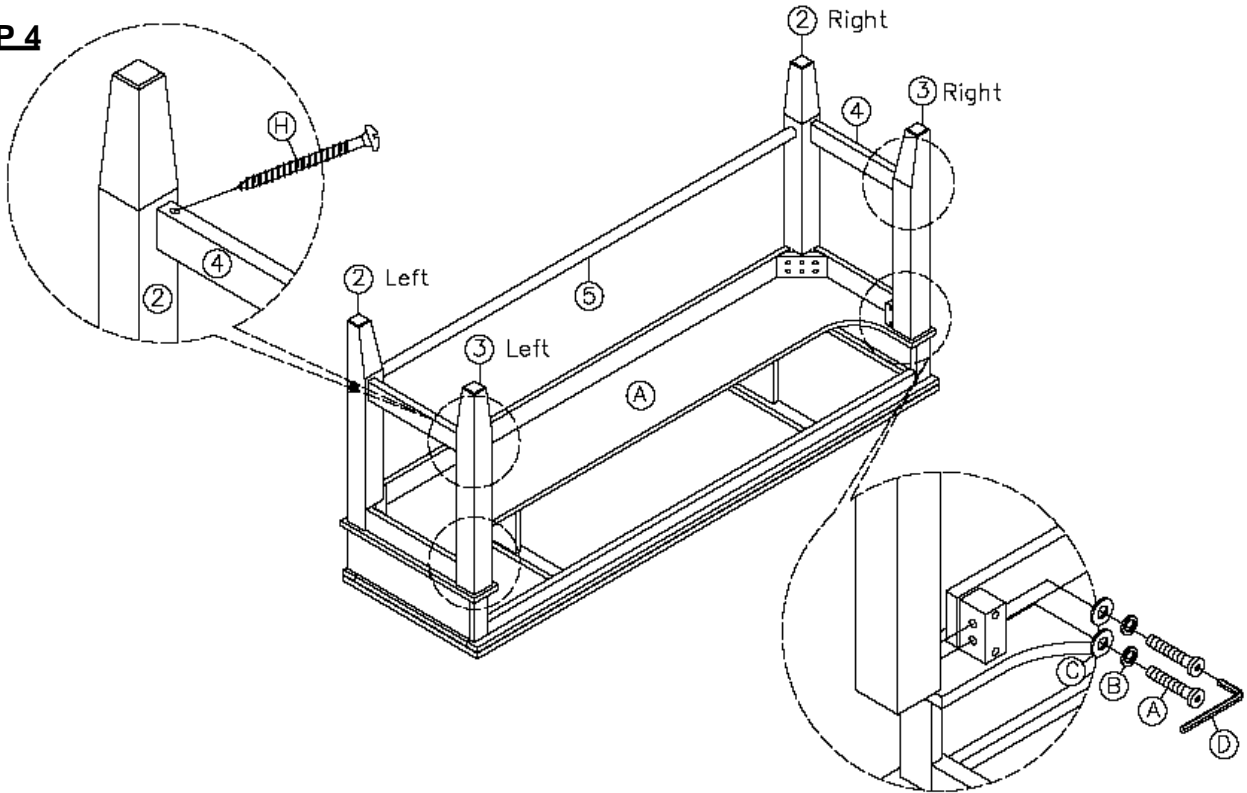

INTERCON
FURNITURE FOR LIFE

ASSEMBLY INSTRUCTIONS

DESCRIP: 76" SOFA BAR TABLE

ITEM: KA-TA-7636-RAI-C

Thank you for purchasing this quality product. Be sure to check all packing material carefully for small parts which may have come loose inside the carton during shipment. Identify and count all parts and compare with the parts list below. Please keep all hardware out of reach of small children.

STEP 2

STEP 3

INTERCON
FURNITURE FOR LIFE

ASSEMBLY INSTRUCTIONS

DESCRIP: 76" SOFA BAR TABLE

ITEM: KA-TA-7636-RAI-C

Thank you for purchasing this quality product. Be sure to check all packing material carefully for small parts which may have come loose inside the carton during shipment. Identify and count all parts and compare with the parts list below. Please keep all hardware out of reach of small children.

STEP 4

STEP 5

COMPLETE ASSEMBLY