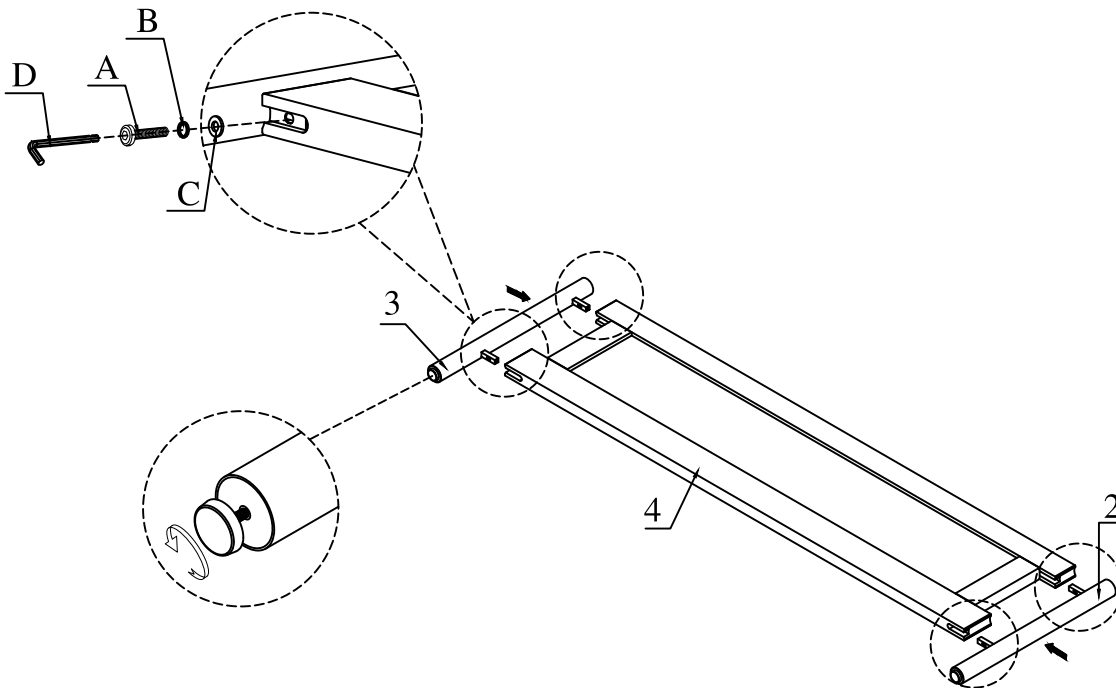

INTERCON
FURNITURE FOR LIFE

ASSEMBLY INSTRUCTION

DESCRIPTION: KING PANEL FOOTBOARD / Q/K RAILS
ITEM: NC-BR-8060K-HCK-FB / NC-BR-8060QK-RS

Thank you for purchasing this quality product. Be sure to check all packing materials carefully for small parts which may have come loose inside the carton during shipment. Identify and count all parts and compare with the parts list below. Please keep all hardware out of each of small children.

1 HEADBOARD (X1)	2 RIGHT POST (X1)	3 LEFT POST (X1)	4 PANEL FOOTBOARD (X1)	5 SLAT (X5)	6 SUPPORT LEG (X10)	7 QUEEN / KING RAILS (X2)
A BOLT 1/4"X 1 1/4" (X4)	B SPRING WASHER 1/4" (X4)	C PLAT WASHER 1/4" (X4)	D ALLEN KEY M4 (X1)	E SPRING WASHER 5/16" (X8)	F PLAT WASHER 5/16" (X8)	G BOLT Ø5/16"X3-1/2" (X8)
H HALF MOON WASHER 29x15x7.5mm (X8)	I HEX NUT Ø5/16" x 12mm (X8)	J WRENCH Ø5/16" (X1)	K SCREW #8x1" (X10)			

STEP 1

ASSEMBLY TIPS :

1. Remove hardware from box and sort by size.
2. Please check to see that all hardware and parts are present prior start of assembly.
3. Please follow attached instructions in the same sequence as numbered to assure fast and easy assembly.

⚠ WARNING

1. Don't attempt to repair or modify parts that are broken or defective. Please contact the store immediately.
2. This product is for home use only and not intended for commercial establishments.