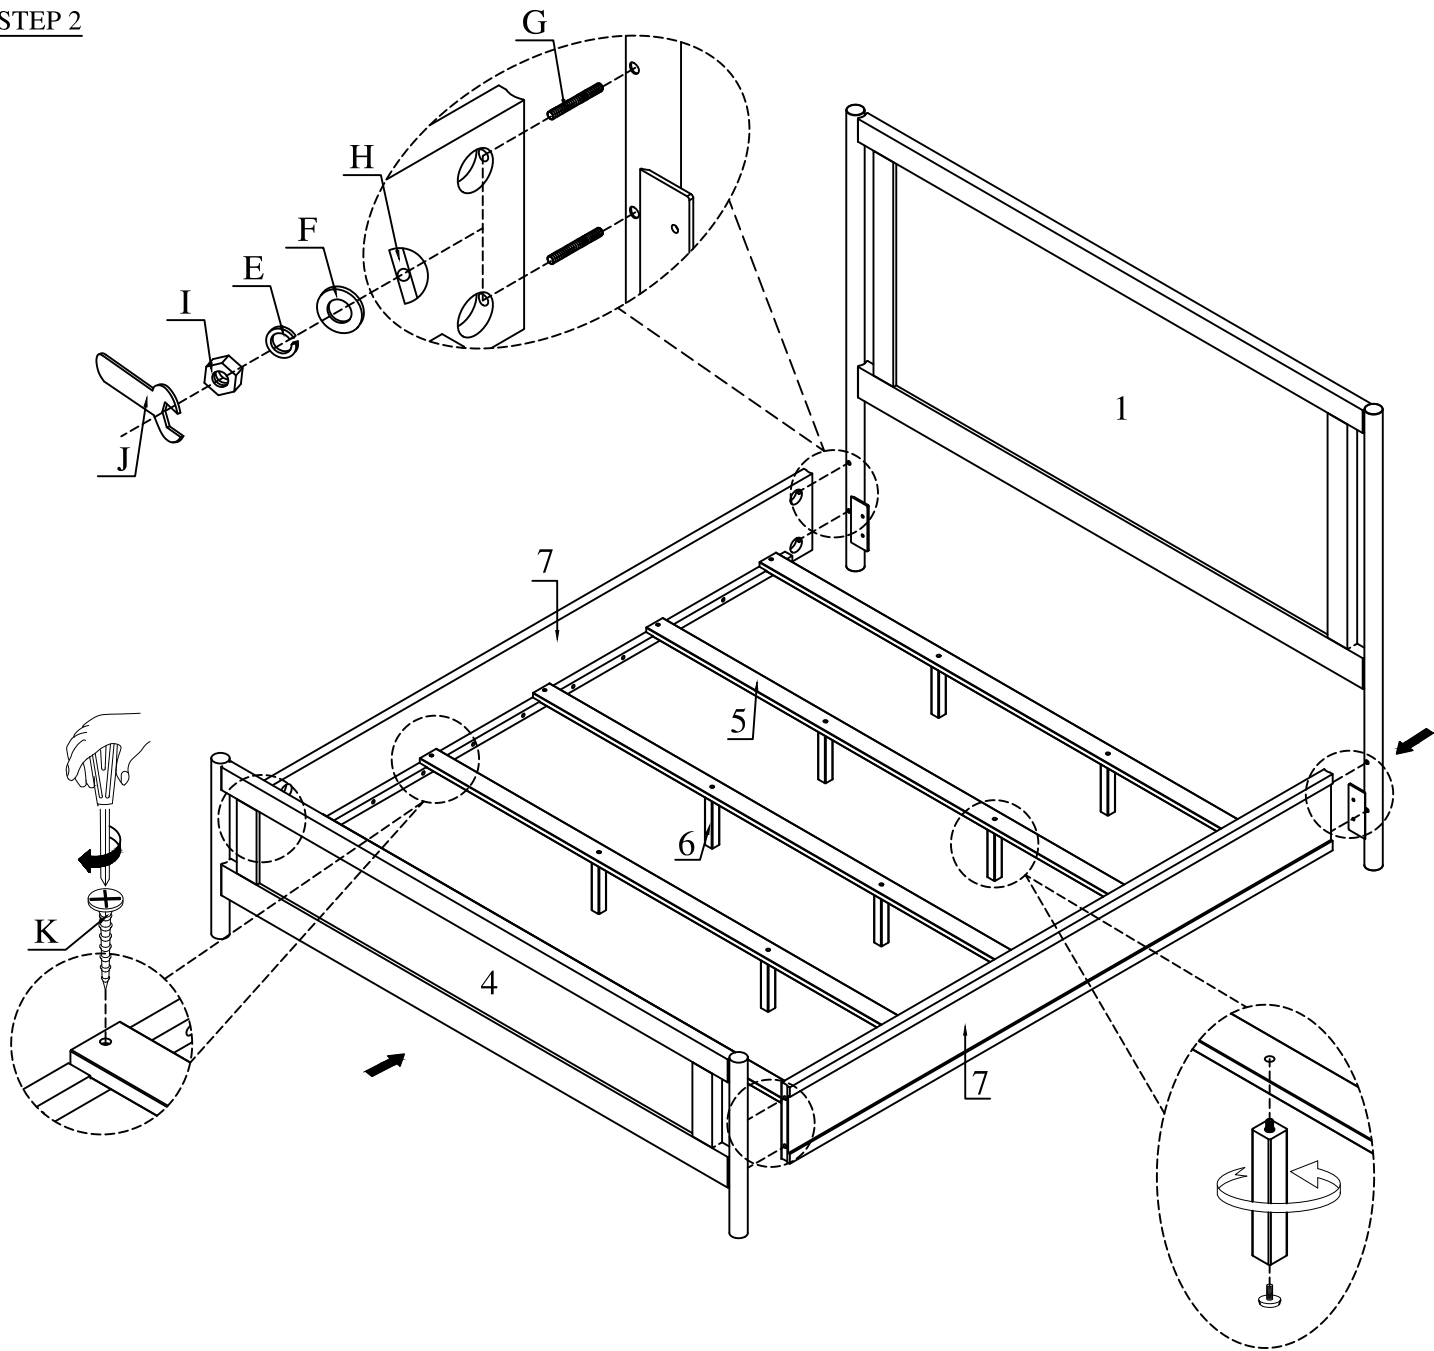

STEP 2

STEP 3