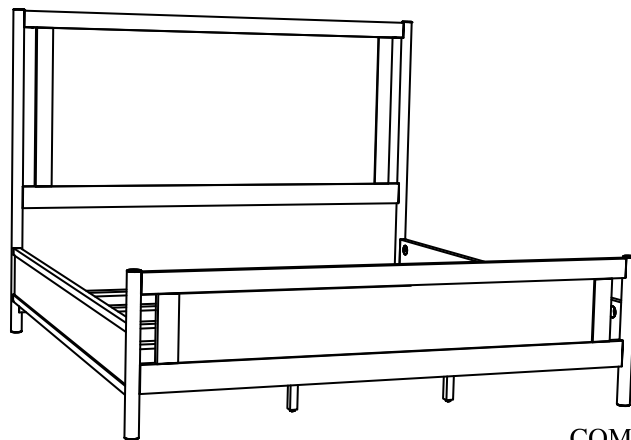

COMPLETE ASSEMBLE

ASSEMBLY TIPS :

1. Remove hardware from box and sort by size.
2. Please check to see that all hardware and parts are present prior start of assembly.
3. Please follow attached instructions in the same sequence as numbered to assure fast and easy assembly.

⚠ WARNING

1. Don't attempt to repair or modify parts that are broken or defective. Please contact the store immediately.
2. This product is for home use only and not intended for commercial establishments.