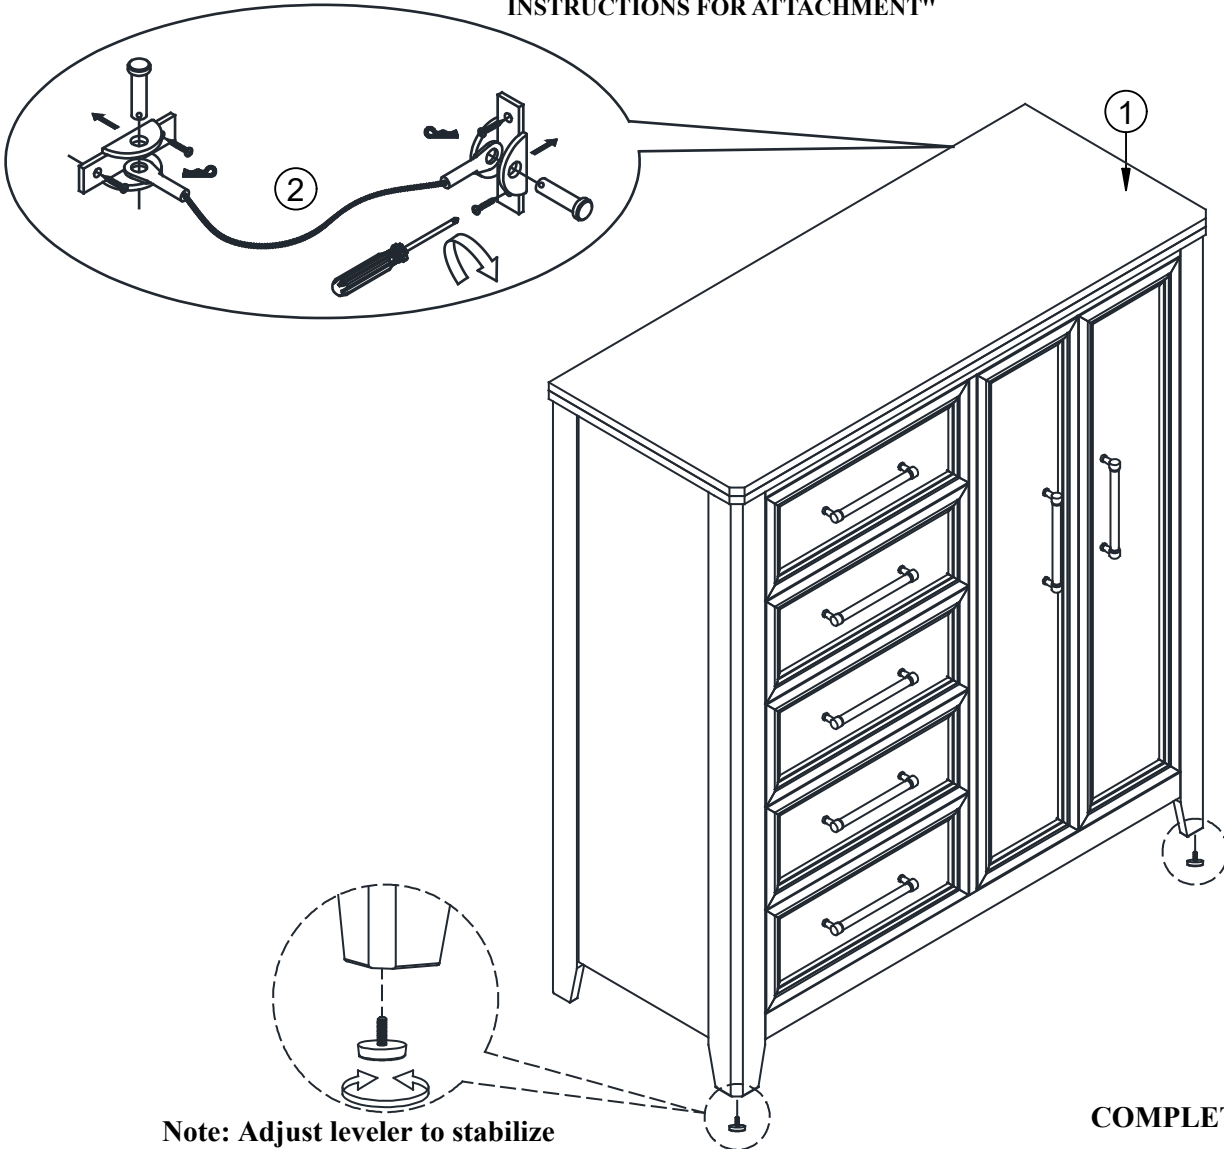

INTERCON
FURNITURE FOR LIFE

ASSEMBLY INSTRUCTION

DESCRIPTION: MASTER CHEST, 5 DRAWER W/ DOUBLE DOOR

ITEM NO: CR-BR-9705D-WSL-C

Thank you for purchasing this quality product. Be sure to check all packing material carefully for small parts which may have come loose inside the carton during shipment. Identify and count all parts and compare with the parts list below. Please keep all hardware out of reach of small children.

<p>1</p>  <p>MASTER CHEST 1 PC</p>	<p>2</p>  <p>FURNITURE TIPPING RESTRAINT 1 Set</p>	 <p>SCREWDRIVER NOT PROVIDED</p>					
--	---	---	--	--	--	--	--

STEP 1

"SUGGEST POSITIONING THE TIPPING STRAP AS CLOSE AS POSSIBLE TO THE TOP CENTER BACK OF THE CASE"
"REFER TO TIPPING KIT MANUFACTURER'S INSTRUCTIONS FOR ATTACHMENT"

ASSEMBLY TIPS:

- 1.Remove hardware from box and sort by size.
- 2.Please check to see that all hardware and parts are present prior start of assembly.
- 3.Please follow attached instructions in the same sequence as numbered to assure fast and easy assembly.