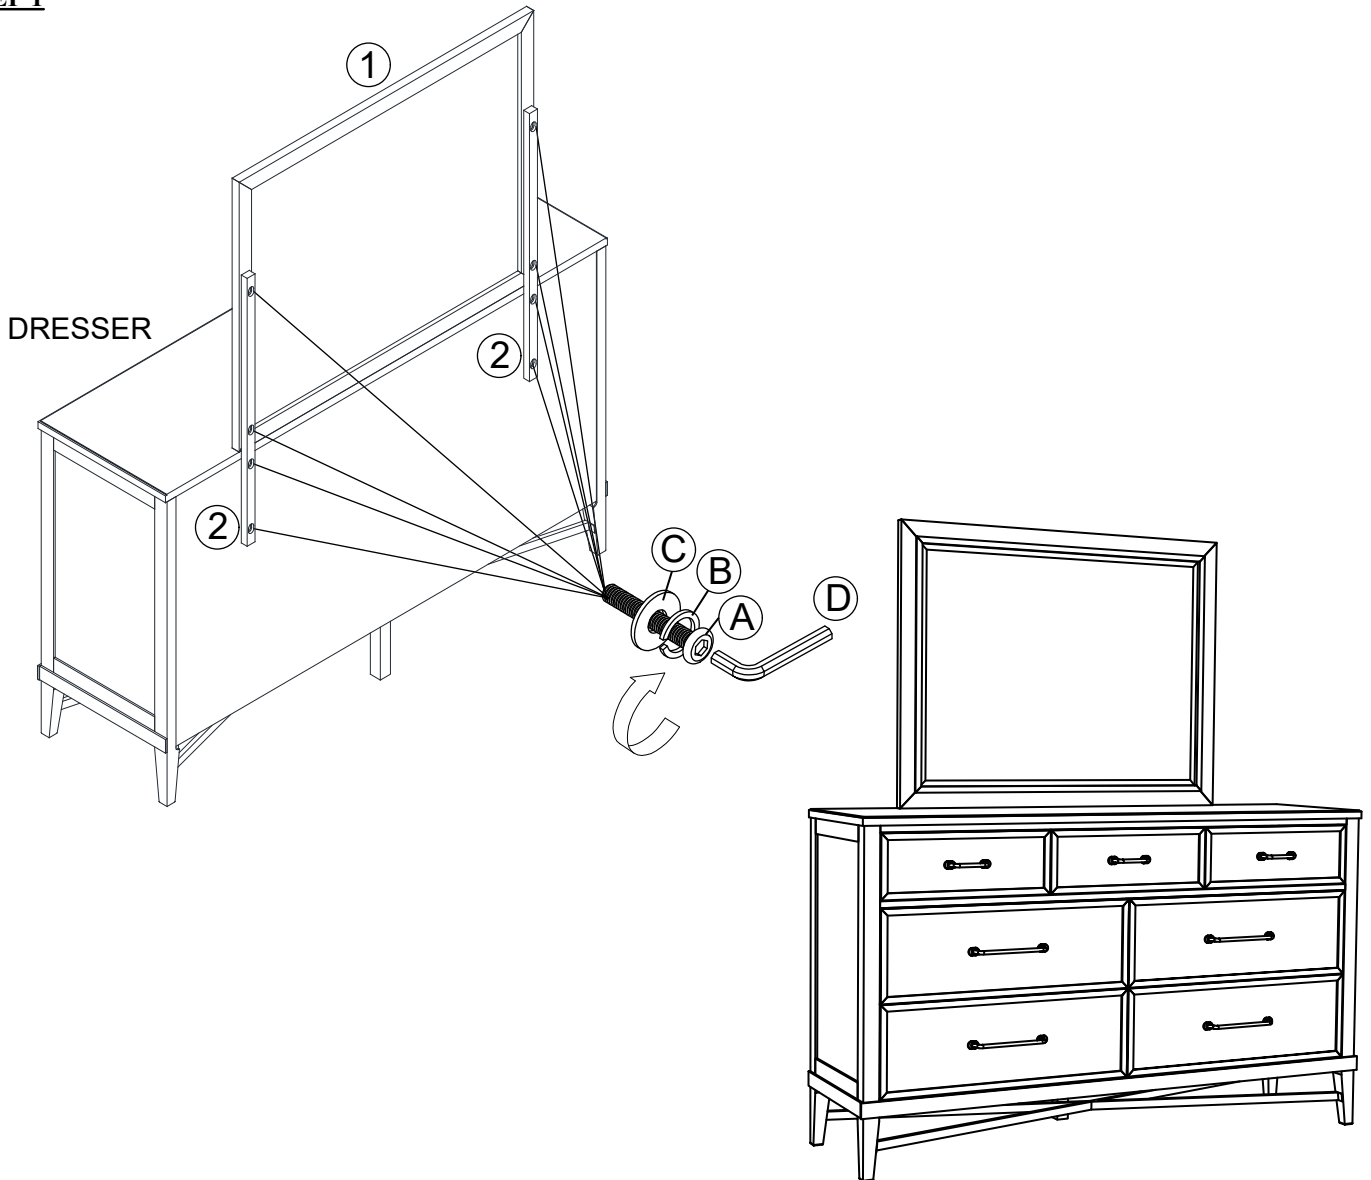

INTERCON
FURNITURE FOR LIFE

ASSEMBLY INSTRUCTION

DESCRIPTION : DRESSER MIRROR

ITEM NO : PN-BR-3591-WVO-C

Thank you for purchasing this quality product. Be sure to check all packing material carefully for small parts which may have come loose inside the carton during shipment. Identify and count all parts and compare with the parts list below. Please keep all hardware out of reach of small children.

1 CHESSER MIRROR 1 PC	2 SUPPORT RAIL 2 PCS						
A BOLT 1/4" x 32MM 8 PCS	B SPRING WASHER 1/4" 8 PCS	C FLAT WASHER 1/4" x 18MM 8 PCS	D ALLEN KEY M4 1 PC				

STEP 1

ASSEMBLY TIPS:

1. Remove hardware from box and sort by size.
2. Please check to see that all hardware and parts are present prior start of assembly.
3. Please follow attached instructions in the same sequence as numbered to assure fast and easy assembly.

⚠ WARNING!

1. Don't attempt to repair or modify parts that are broken or defective. Please contact the store immediately.
2. This product is for home use only and not intended for commercial establishments.