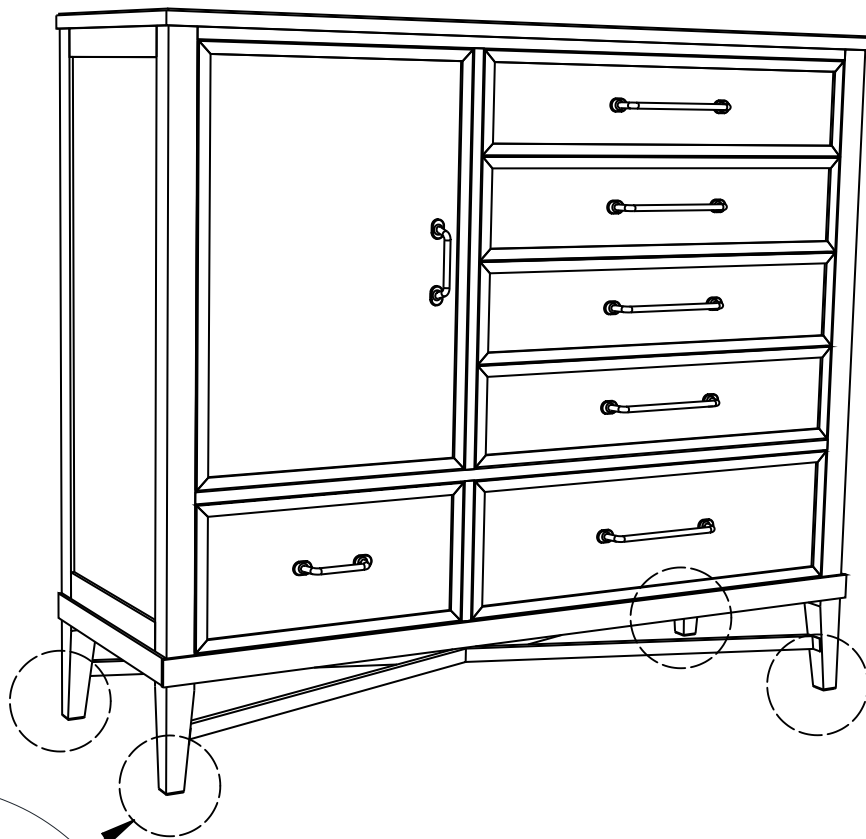

INTERCON
FURNITURE FOR LIFE

ASSEMBLY INSTRUCTION

DESCRIPTION: Gentleman's Chest, 6 Drawer

ITEM NO: PN-BR-3506GC-WVO-C

Thank you for purchasing this quality product. Be sure to check all packing material carefully for small parts which may have come loose inside the carton during shipment. Identify and count all parts and compare with the parts list below. Please keep all hardware out of reach of small children.

1

GENTLEMAN'S CHEST
1 PC

Note : Adjust leveler to stabilize

ASSEMBLY TIPS:

- 1.Remove hardware from box and sort by size.
- 2.Please check to see that all hardware and parts are present prior start of assembly.
- 3.Please follow attached instructions in the same sequence as numbered to assure fast and easy assembly.