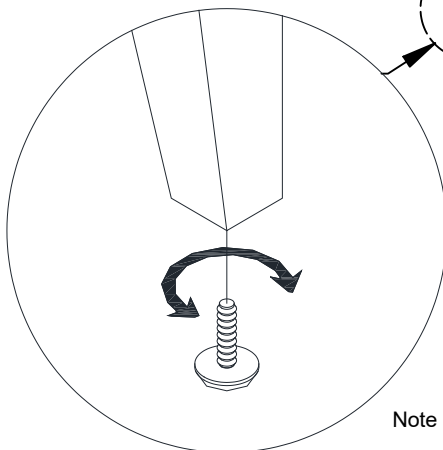

INTERCON
FURNITURE FOR LIFE

ASSEMBLY INSTRUCTION

DESCRIPTION: Gentleman's Chest, 6 Drawer

ITEM NO: PN-BR-3506GC-WVO-C

Thank you for purchasing this quality product. Be sure to check all packing material carefully for small parts which may have come loose inside the carton during shipment. Identify and count all parts and compare with the parts list below. Please keep all hardware out of reach of small children.

1

GENTLEMAN'S CHEST
1 PC

Note : Adjust leveler to stabilize

ASSEMBLY TIPS:

- 1.Remove hardware from box and sort by size.
- 2.Please check to see that all hardware and parts are present prior start of assembly.
- 3.Please follow attached instructions in the same sequence as numbered to assure fast and easy assembly.