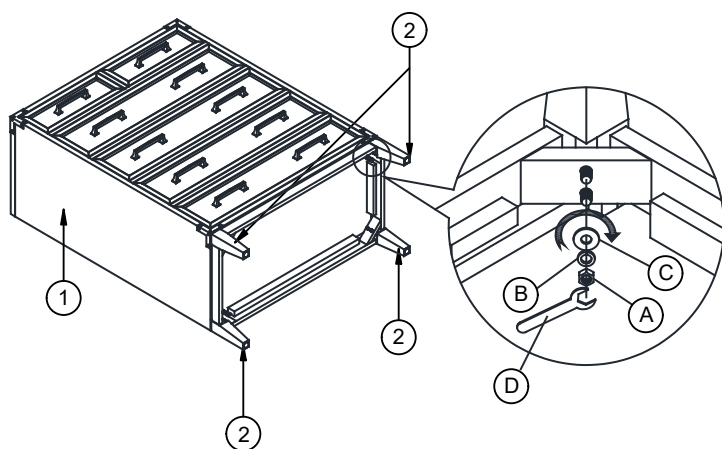

INTERCON
FURNITURE FOR LIFE

ASSEMBLY INSTRUCTION

DESCRIPTION: Chest, 2 Drawer

ITEM NO: LG-BR-2405-WST-C

Thank you for purchasing this quality product. Be sure to check all packing material carefully for small parts which may have come loose inside the carton during shipment. Identify and count all parts and compare with the parts list below. Please keep all hardware out of reach of small children.

1 CHEST 1 PC	2 LEGS 4 PCS					
A HEX NUT 5/16" 8 PCS	B SPRING WASHER 5/16" 8 PCS	C FLAT WASHER 5/16" 8 PCS	D WRENCH 1 PC			

STEP 1