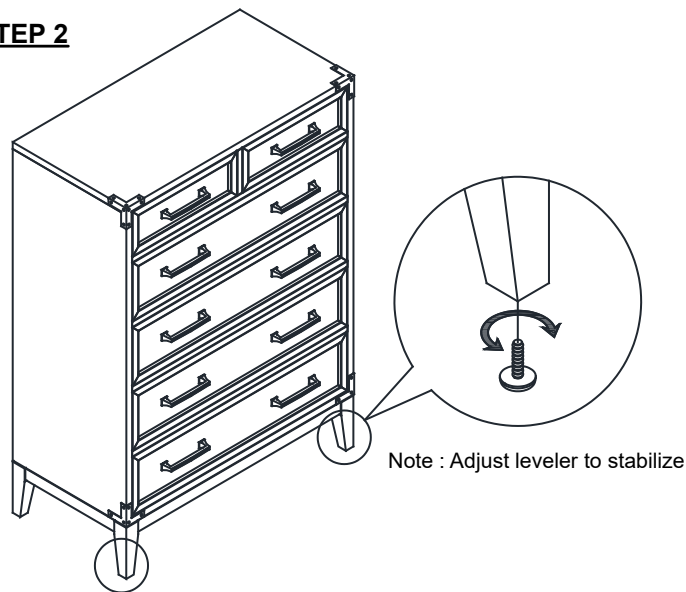

STEP 2

COMPLETE ASSEMBLY

ASSEMBLY TIPS:

1. Remove hardware from box and sort by size.
2. Please check to see that all hardware and parts are present prior start of assembly.
3. Please follow attached instructions in the same sequence as numbered to assure fast and easy assembly.

WARNING!

1. Don't attempt to repair or modify parts that are broken or defective. Please contact the store immediately.
2. This product is for home use only and not intended for commercial establishments.